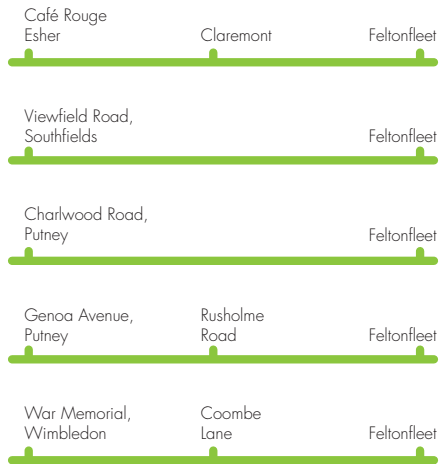

Feltonfleet's smart, dedicated minibuses are driven by experienced, caring drivers. We currently run five* routes to and from the school.

Why not make your school runs a little easier?

*We are happy to discuss additional routes.

COACH AND MINIBUS ROUTES

Additional routes will be considered according to demand – possibly Weybridge/Walton and East and West Horsley.

BENEFITS FOR THE ENVIRONMENT

Traffic congestion is a major contributor to air pollution, emitting higher levels of harmful emissions than free-flowing traffic. A large proportion of early morning traffic congestion is caused by the school run.